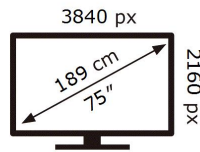

ENERGY

SAMSUNG

QE75QN91AAT

107 kWh/1000h

ABCDEF **G**

270 kWh/1000h

2019/2013